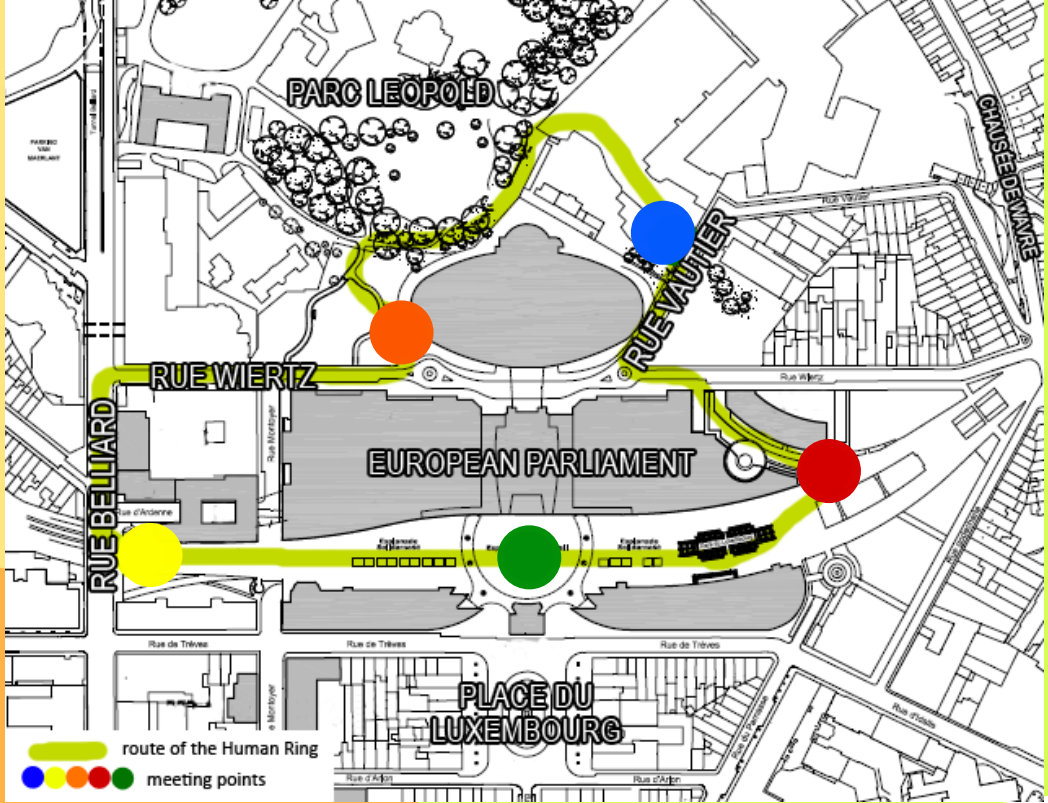

BECAUSE WE  
RECLAIM  
THE EUROPEAN INSTITUTIONS  
AS PEOPLE'S INSTITUTIONS

Ne pas jeter sur la voie publique - Niet of de openbare weg werpen

PROGRAMME

- 12:15 - gather at musical meeting points
- 12:30 - from all 5 meeting points, **the Ring joins up...** follow the ribbon!
- 13:00 - we all go to the European Parliament Esplanade (Place du Luxembourg)
- 13:30 - music goes on...